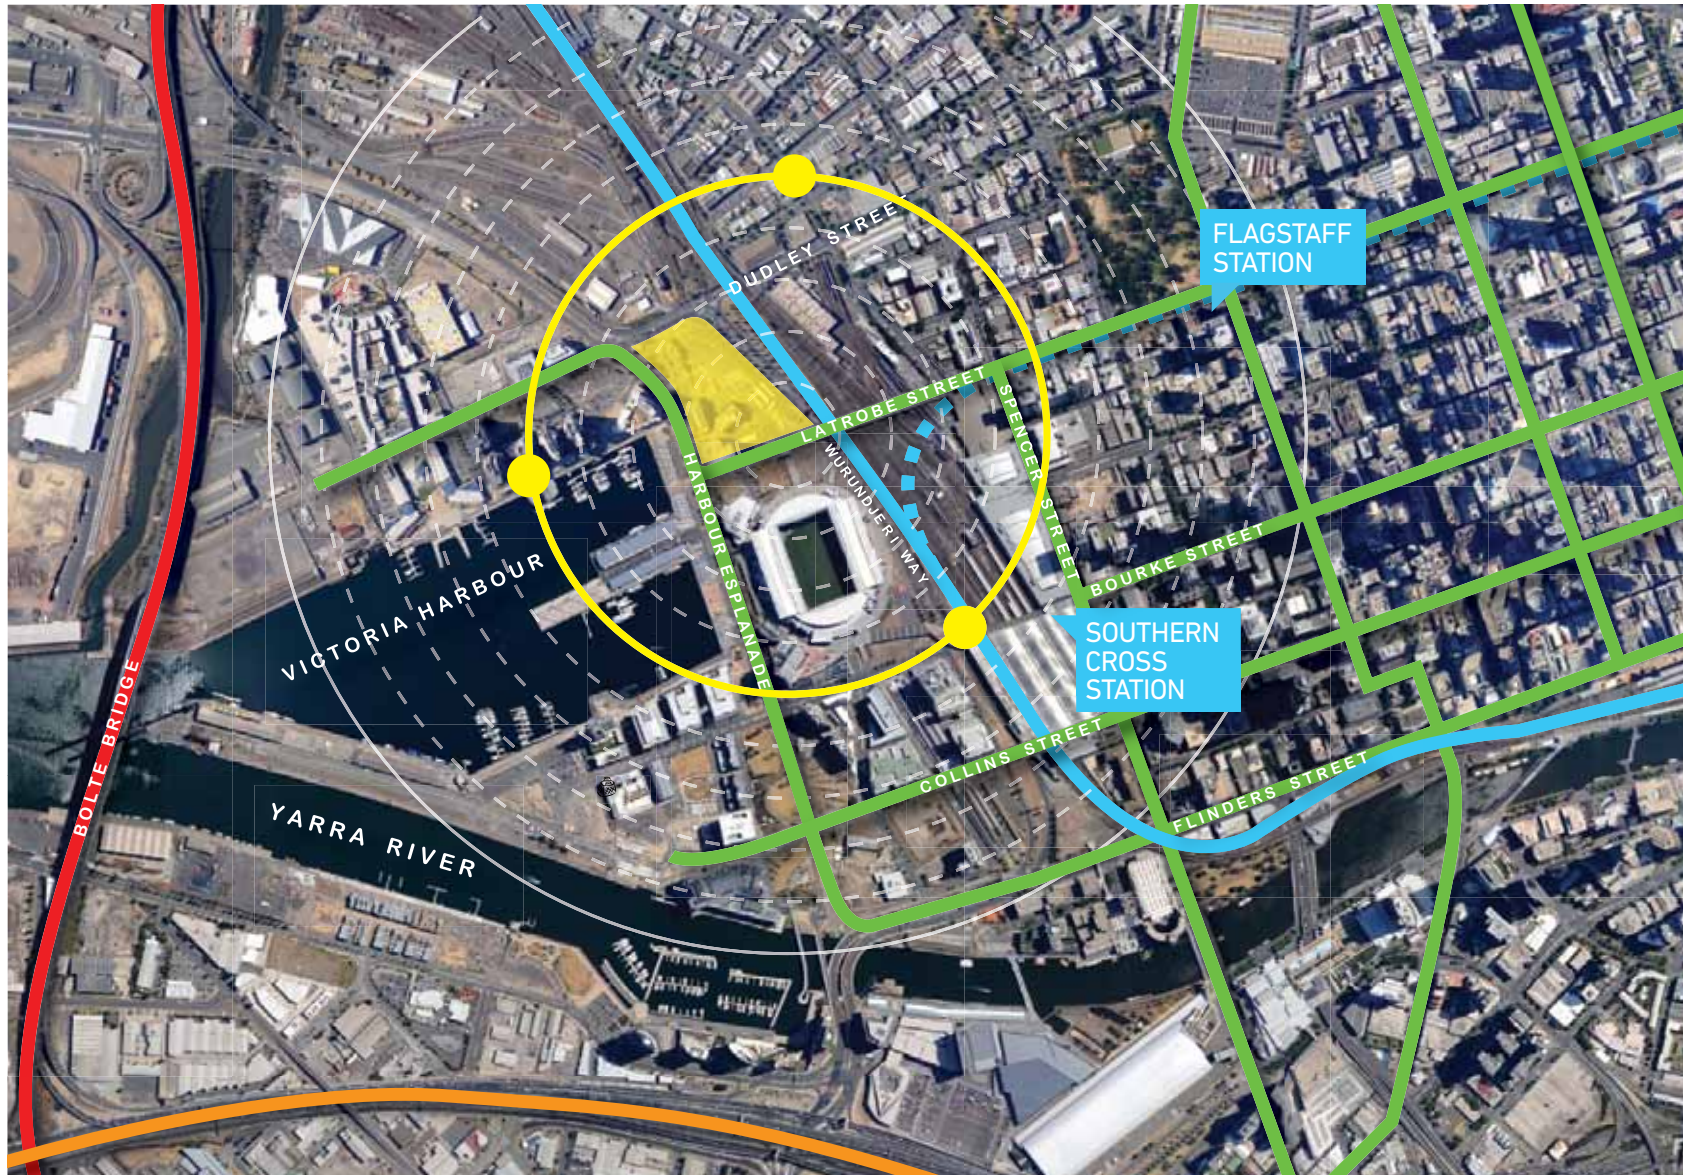

DIGITAL HARBOUR

- TRAM LINES
- TRAIN LINES
- CITY LINK
- WEST GATE
- 500m (5 minute walk)